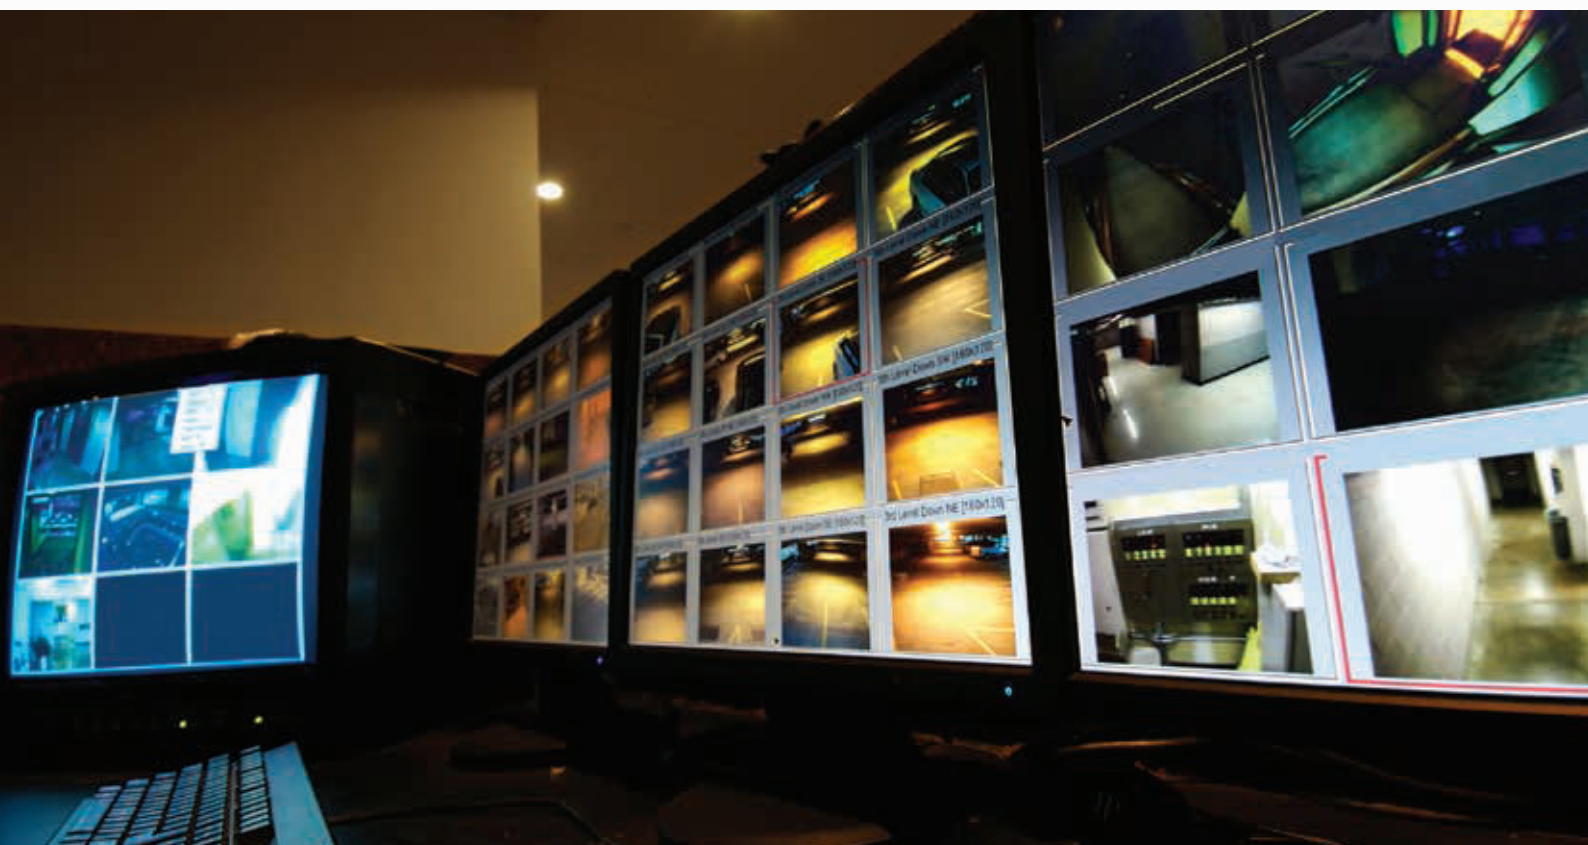

Setting new standards in the Analogue-world with Hikvision

- Highest resolution with PICADIS 720TVL cameras
- Embedded DVR's with "960H" recording

Highest Resolution

with 1.3MP Image Sensor

600TVL ANALOGUE CAMERAS