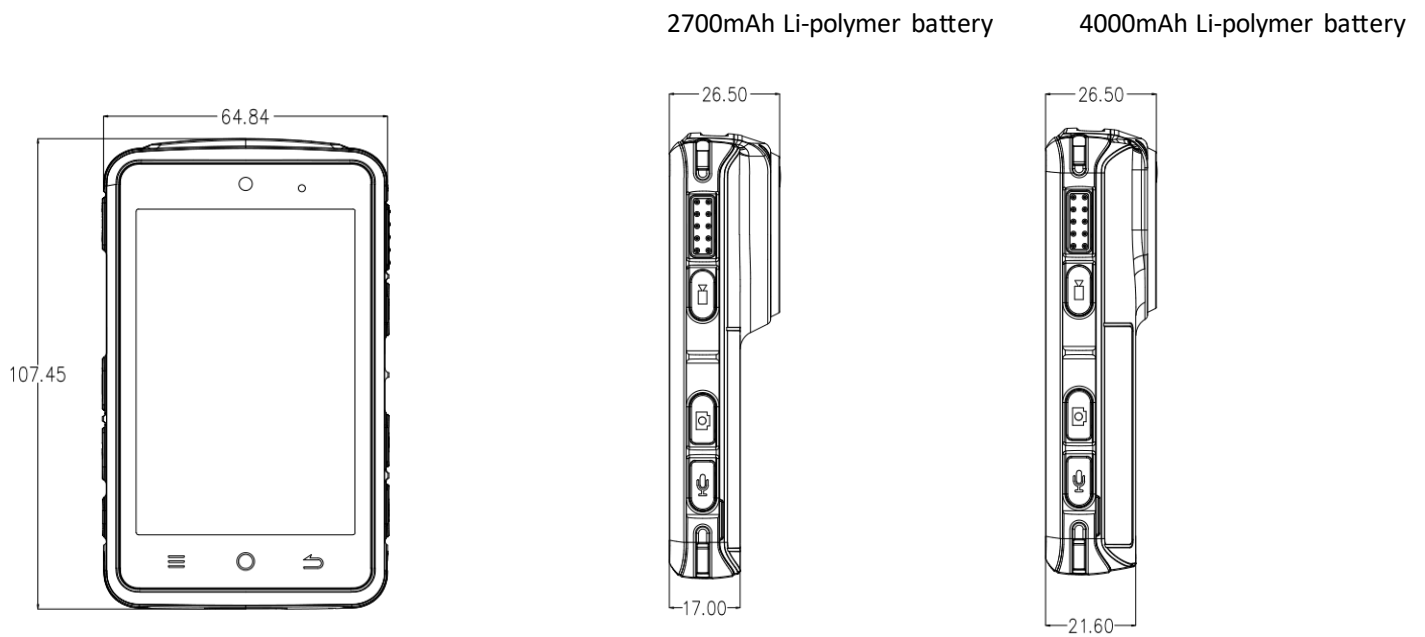

Dimensions

Standard Accessories

- 2700mAh Li-polymer battery
- USB cable
- Power adapter
- Clip

Optional Accessories

- 4000mAh Li-polymer battery
- Desk charger
- External camera (Under development)
- Thermal camera (Under development)