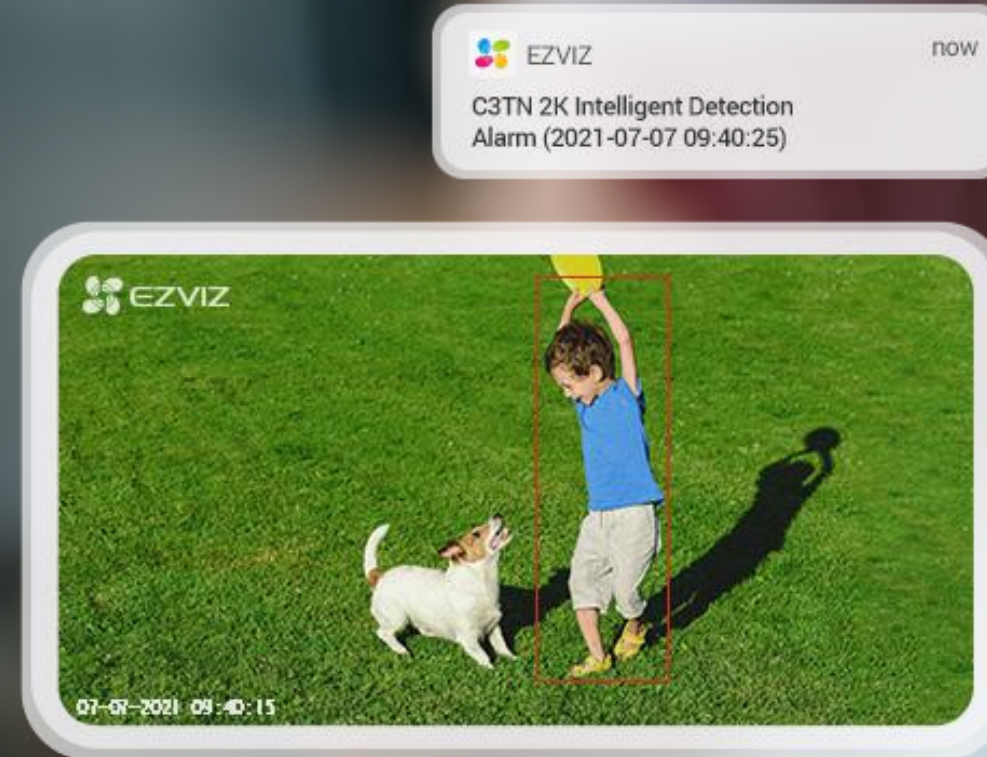

2K

1080p

See in color, even at night.

Struggling to see clearly in the dim light around your backyard at night? The EZVIZ OutPro makes late-night surveillance a lot easier. At night, the camera renders sharp black-and-white video, and can illuminate the surrounding area with its built-in spotlights to capture pictures in full color.

2 Spotlights

Full-color night vision

2 IR Lights

Black-and-white night vision

AI algorithm for alerts that matter.

The EZVIZ OutPro comes embedded with a built-in AI algorithm, which means it can identify and distinguish people from pets or other objects. This level of intelligence helps to greatly reduce insignificant alerts you might often receive with other cameras.

Actively guard your home.

The EZVIZ OutPro features the active defense function to provide an extra layer of protection. Upon detection of intruders, the camera will set off a loud siren and flash two spotlights* for on-site deterrence.

Hear and talk, as if you were there.

Via the EZVIZ App, you can easily greet your visitors, talk to the postmen, or verbally warn any unwanted trespasser at any time – even if you are away from home.

Durable in any weather.