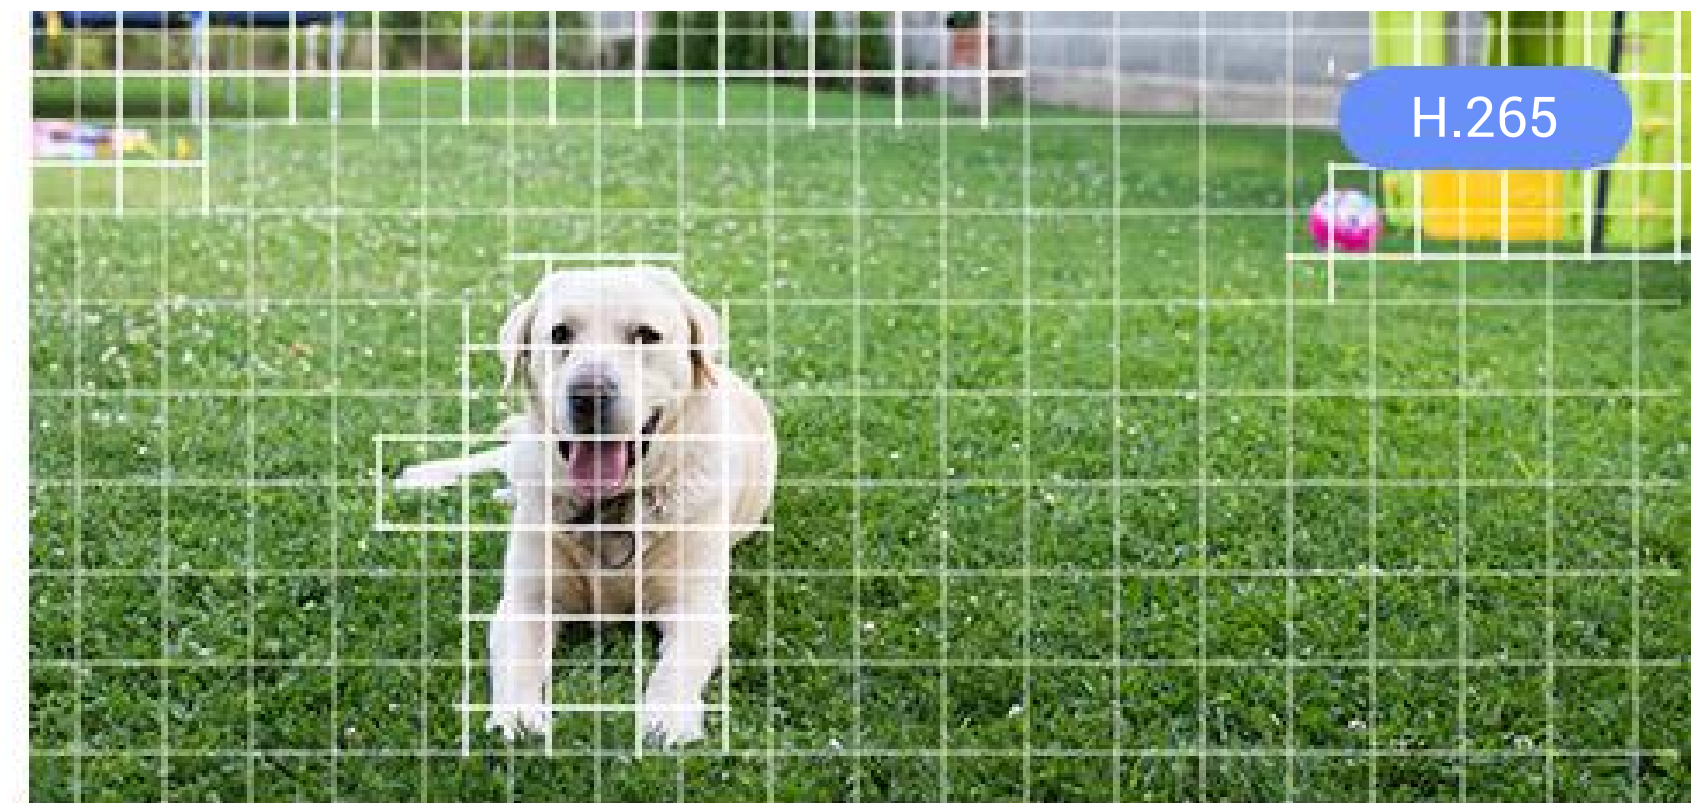

Save on storage space and reduce network loads.

With the advanced H.265 video compression technology, the camera achieves same or even better video quality with only half the bandwidth and half the storage space required by the previous H.264 video compression standard*.

Video Storage Space

Video Storage Space

Bandwidth

Bandwidth

*Data from EZVIZ Lab's test results under standard conditions. Will vary with the frequency and complexity of the activity captured, and other environmental factors.