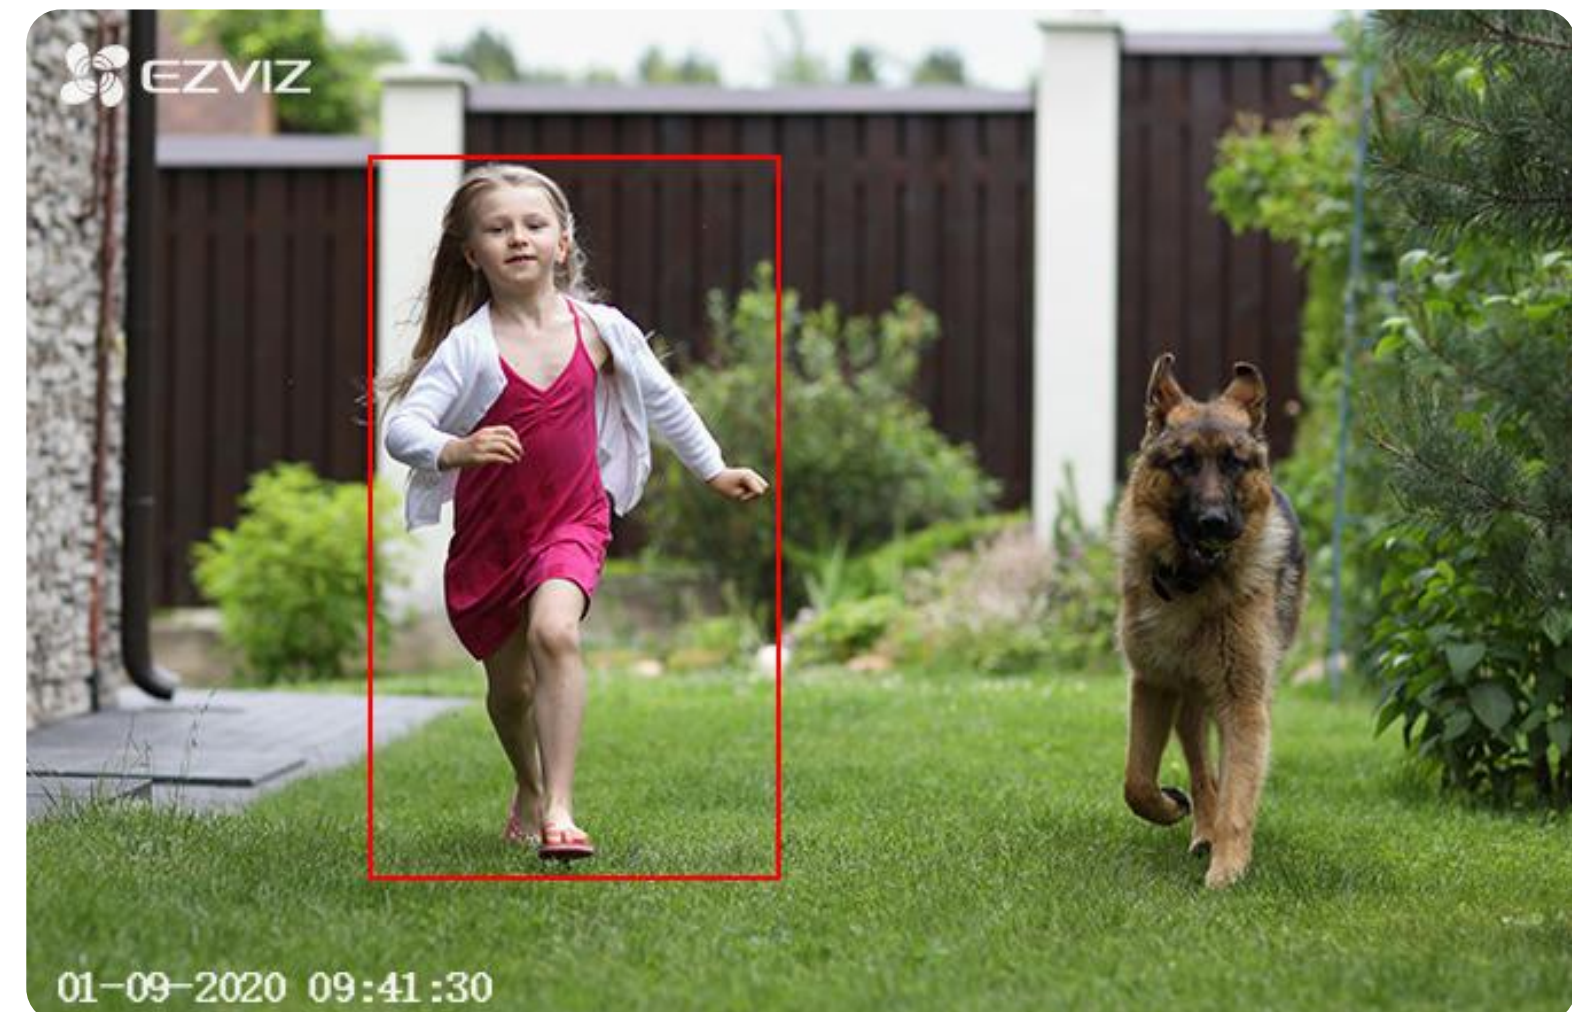

## Or, enable color vision when necessary.

If you don't need extra lighting, just switch the camera to the black & white night vision via the EZVIZ App and still see 30 meters (98 ft.) far. A third night vision mode is unbelievably smart – it automatically turns on the spotlights upon detection of suspicious motion, so both notifications and remote look-ins will be in full-color.

## AI-powered person detection.

As an upgrade from simple motion detection, the embedded AI algorithm intelligently detects the motion of human shapes in real-time. When people enter your customized detection area, you will be alerted immediately.