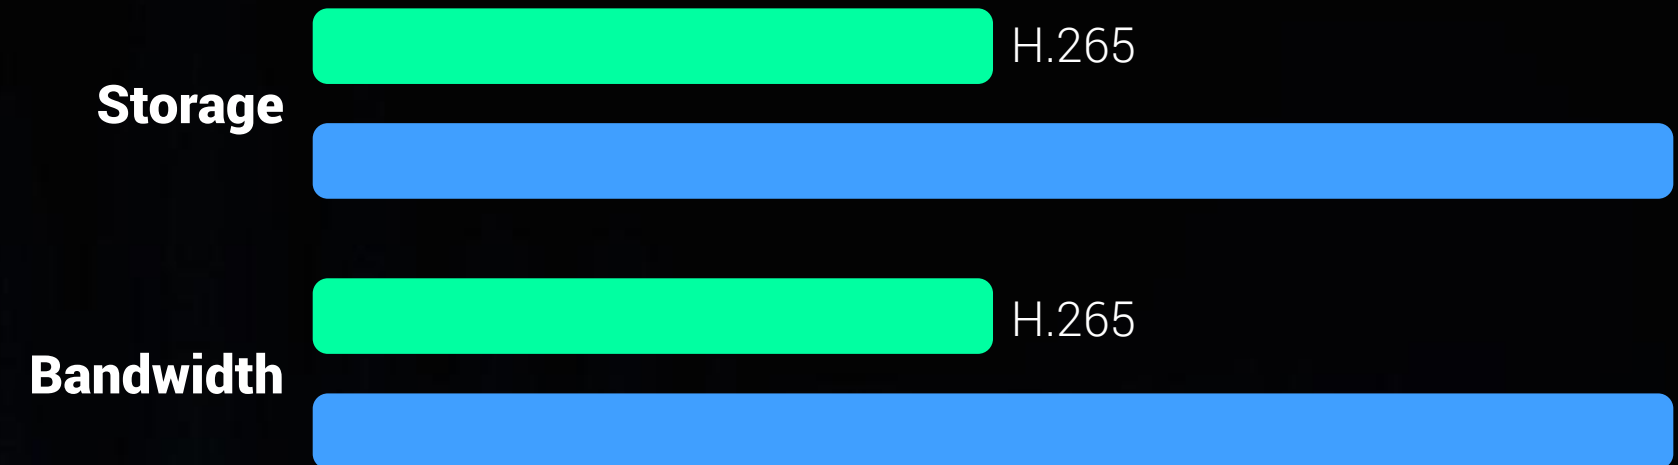

Save money on storage and bandwidth.

The camera features the advanced H.265 video compression technology, achieving better video quality with only half the bandwidth and half the storage space of the previous H.264 video compression standard.