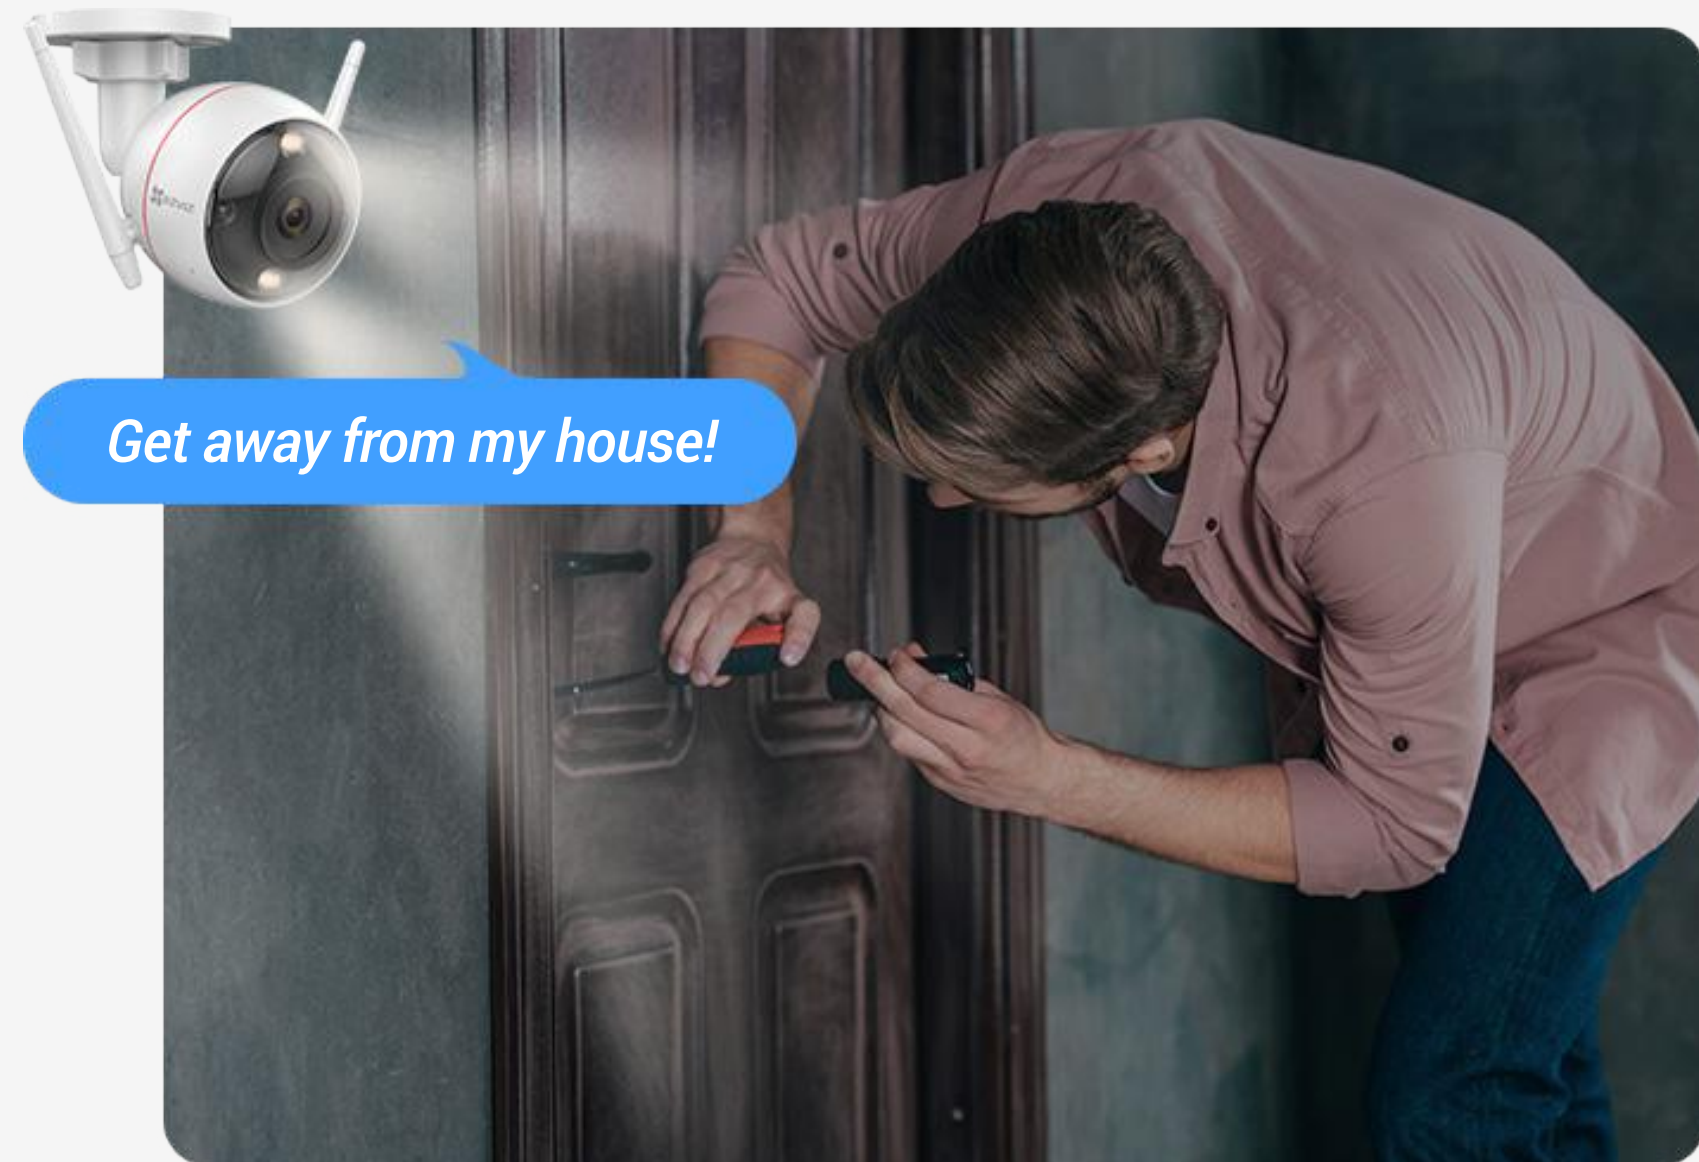

Guards at the gate.

Designed to bring peace of mind, the C3W Pro camera comes with our proud Active Defense function. Upon detection of intruders, the camera will set off a loud siren and flash* two spotlights to scare them off.

*The spotlights will not flash in the darkness when color night vision mode is enabled.