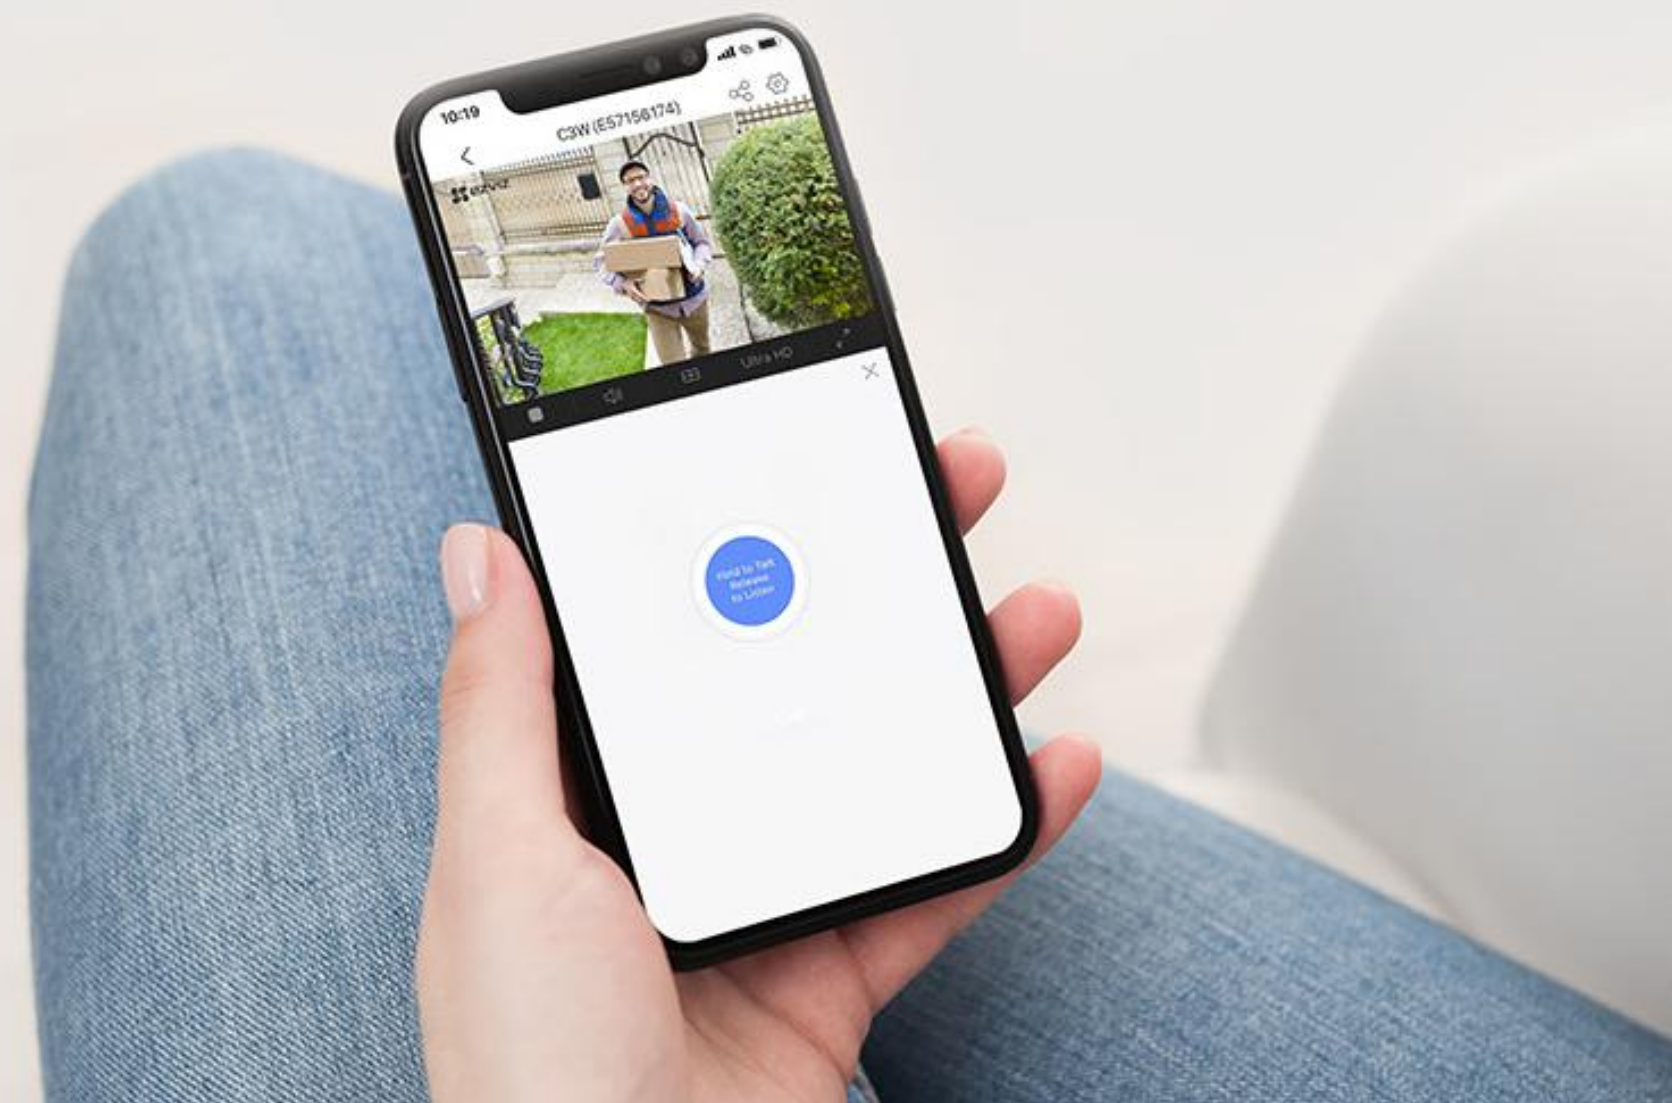

## AI-powered person detection.

As an upgrade from simple motion detection, the embedded AI algorithm intelligently detects the motion of human shapes in real-time. When people enter your customized detection area, you will be alerted immediately.

## DIY alerts.

---

Along with default alert sounds, the camera also allows you to record three 10-second audio messages to either greet or deter visitors. Try something like, "Hello! Welcome!" Or perhaps, "Get away from my house!" It's time to be creative!

## Guards at the gate.

---

Designed to bring peace of mind, the C3W Pro camera comes with our proud Active Defense function. Upon detection of intruders, the camera will set off a loud siren and flash\* two spotlights to scare them off.

## Enhanced connection.

---

Boasting wall-penetration and anti-interference capabilities, the dual-antenna C3W Pro camera handles long-range transmission easily. Enjoy the confidence to install the camera at the front gate or in your yard while maintaining a steady and reliable connection.