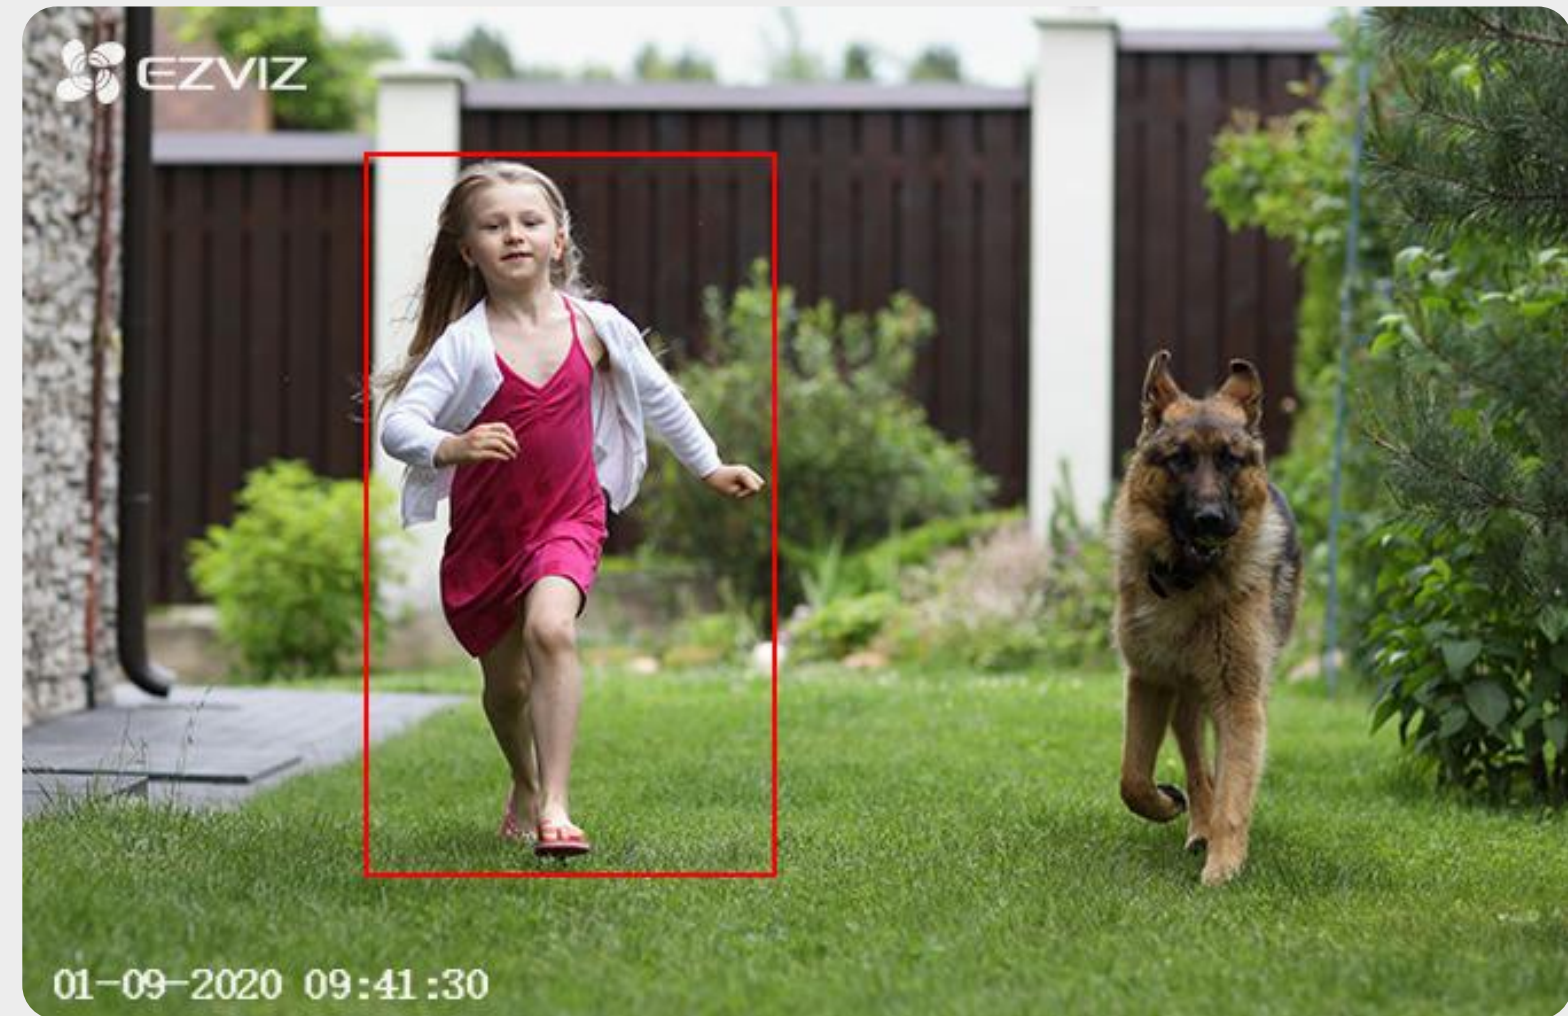

C8C

Outdoor Pan/Tilt Camera

Break the sight boundaries.

The C8C is EZVIZ's first outdoor WiFi Pan/Tilt Camera, a giant breakthrough combining an exquisite design with comprehensive functionality. Capturing more details than ordinary outdoor cameras do, this camera ensures reliable, all-around outdoor protection.

FHD 1080p

Motorized Pan & Tilt for 360° Visual Coverage

AI-Powered Person Detection

Color Night Vision

Active Defense

IP65 Dust and Water Protection

Audio Pick-up

Supports 2.4 GHz WiFi

A better day begins with better vision.

Your surroundings are covered with this outdoor pan/tilt camera. With a 352° horizontal rotation and 95° vertical rotation, the C8C gives you an easy overview of all that's around you. And the EZVIZ App puts it all right on your smartphone or mobile device.

AI-powered person detection.

Smarter than ever! As an upgrade from simple motion detection, the embedded AI algorithm intelligently detects the motion of human shapes in real time. When people enter your customized detection area, you will be alerted immediately.