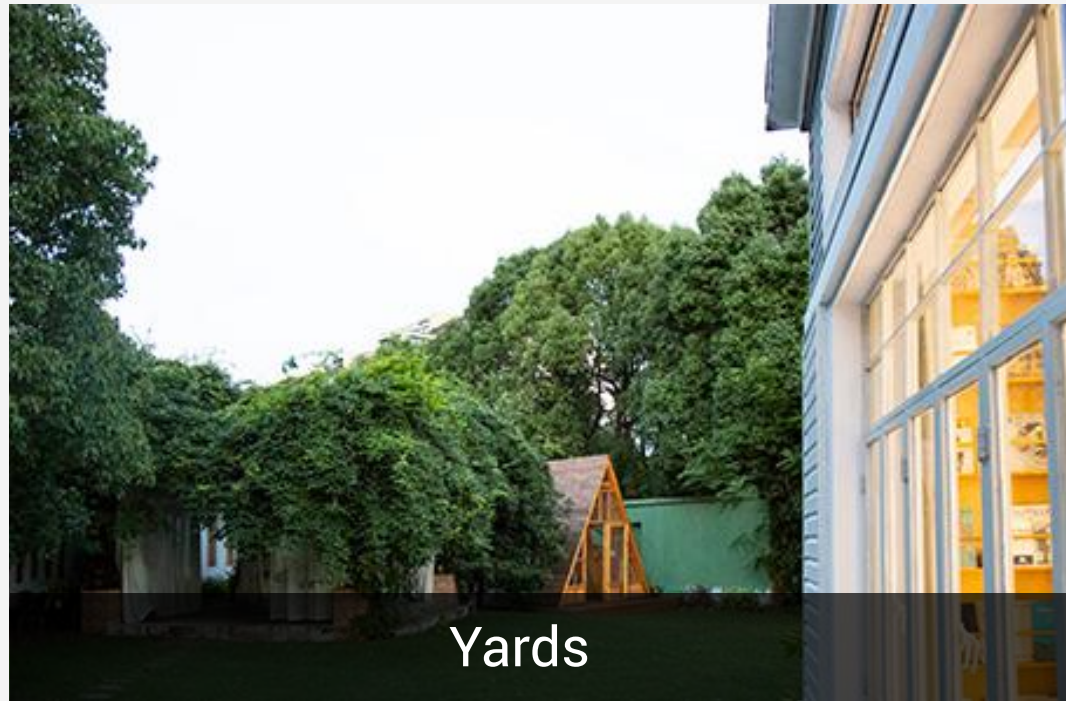

Various outdoor scenarios.