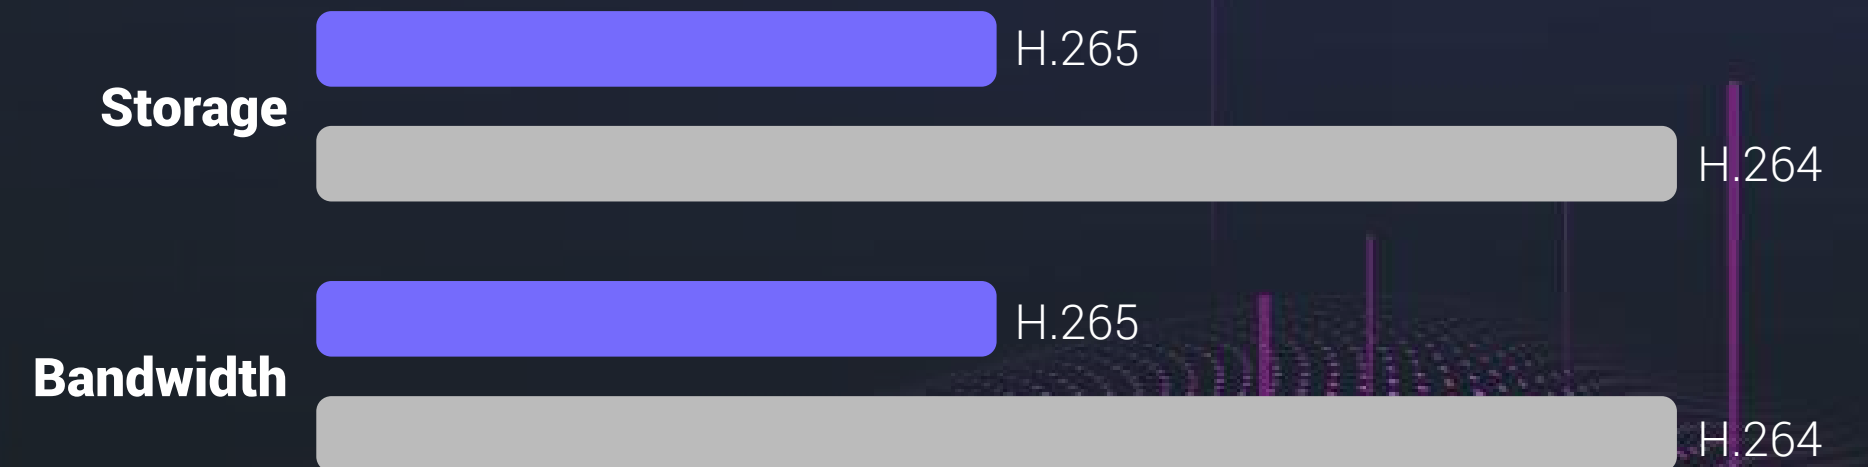

H.265 video technology.

The C8C features the advanced H.265 video compression technology, achieving better video quality with only half the bandwidth and half the storage space of the previous video compression standard (H.264).