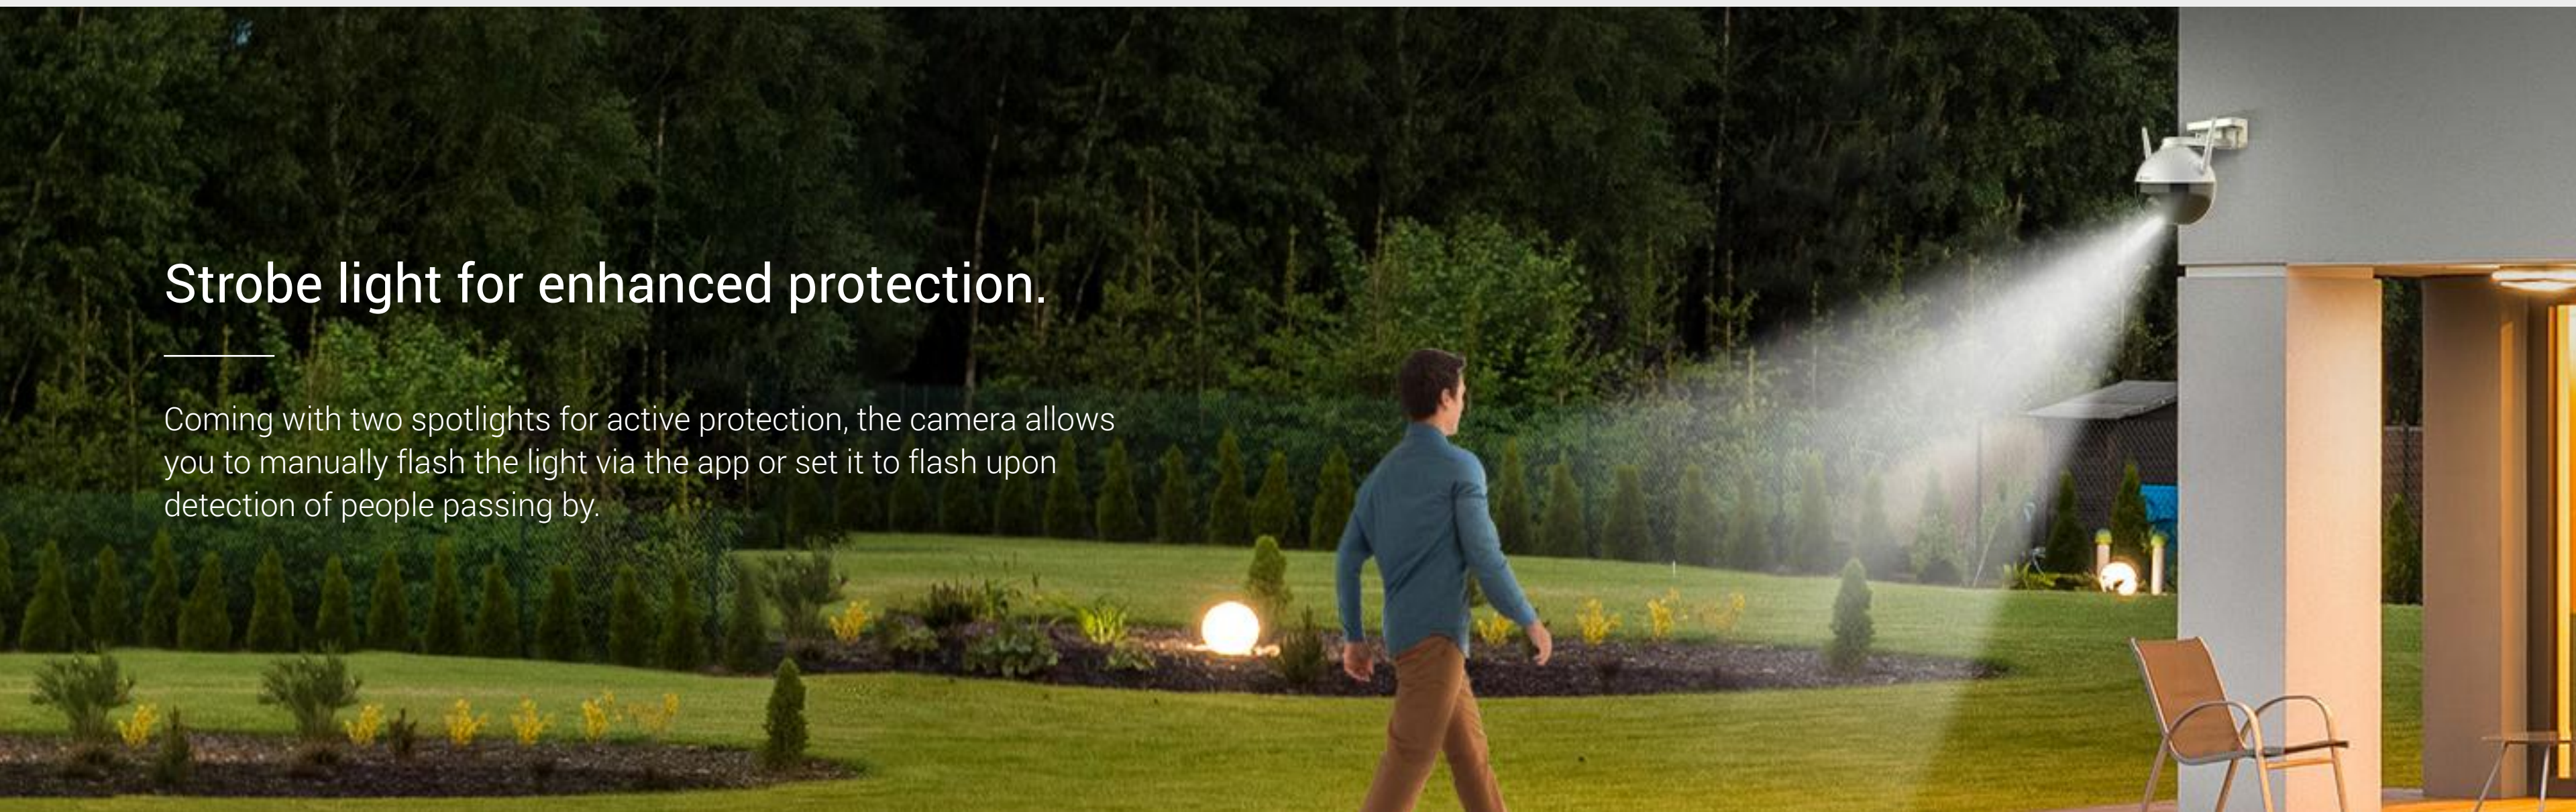

Strobe light for enhanced protection.

Coming with two spotlights for active protection, the camera allows you to manually flash the light via the app or set it to flash upon detection of people passing by.