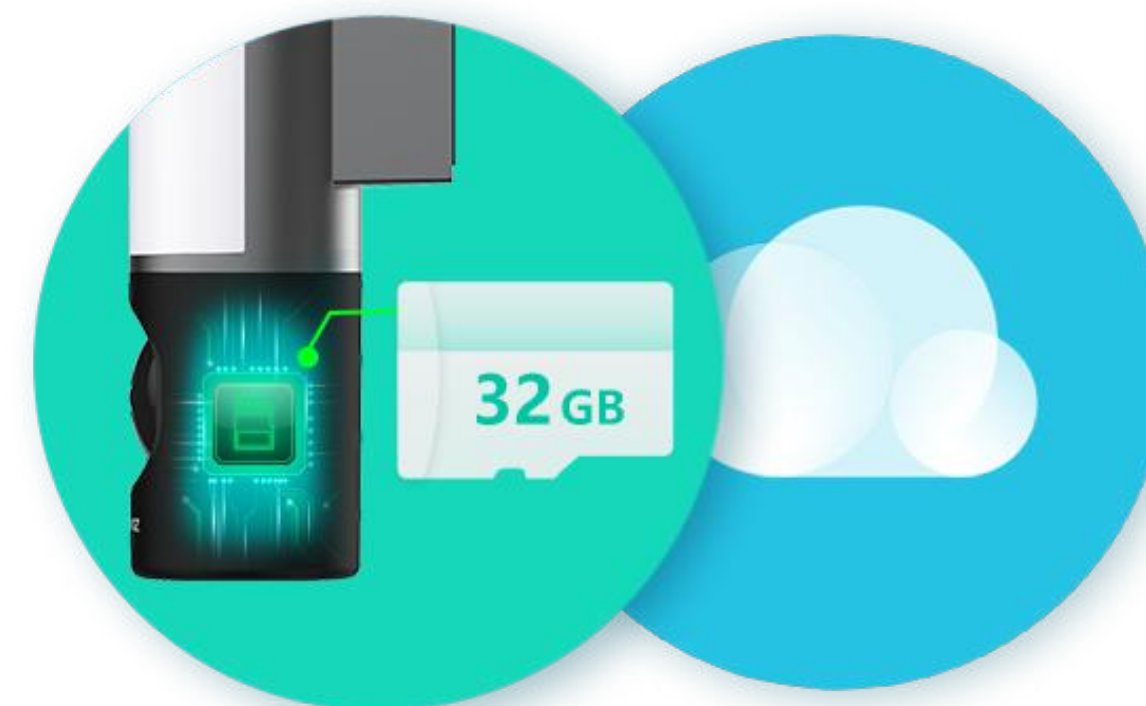

Built-in 32 GB eMMC Storage

Supports EZVIZ CloudPlay Storage*