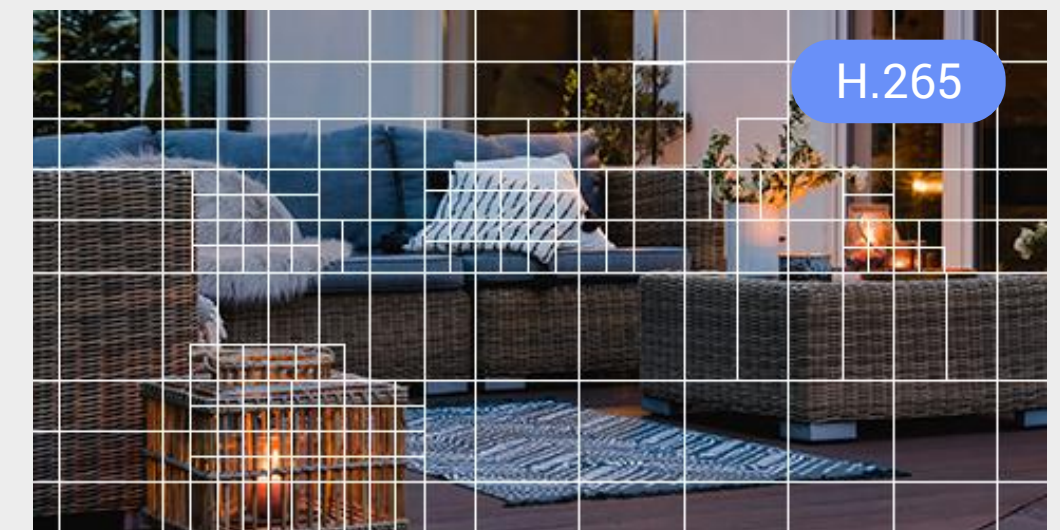

Required bandwidth: 50%

Required bandwidth: 50%