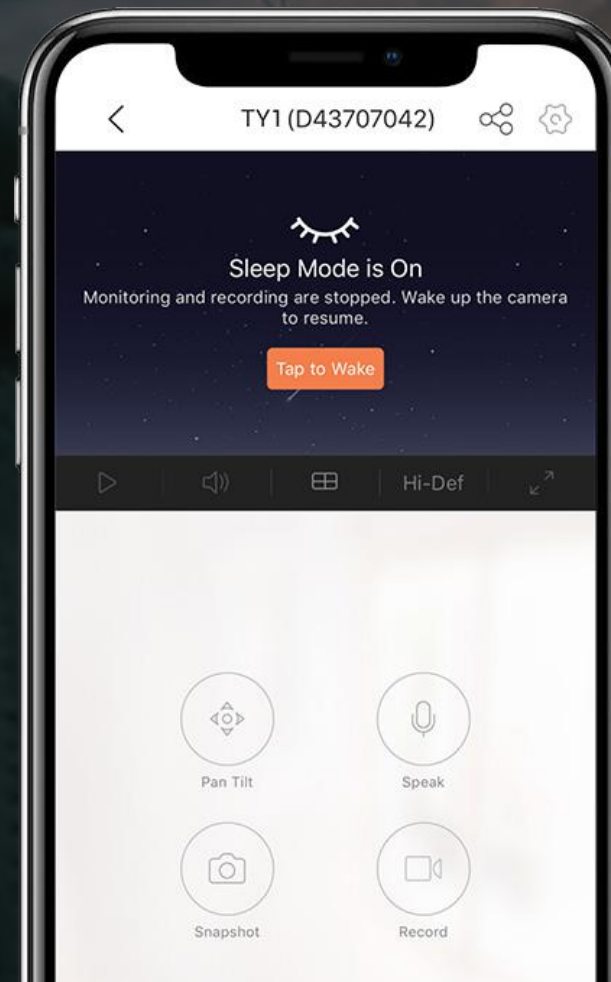

## Communication, anytime.

---

Talk to your loved ones and deter unwelcome strangers – all by using the TY1's two-way communication feature. Using the EZVIZ App on your mobile device, you can easily and conveniently enjoy communication wherever you might be.

## See further in the dark.

---

Enjoy round-the-clock protection with the TY1 camera. Using powerful Infrared LED lights, it lets you see up to 10 meters (33 feet) in dim light.

## We protect your data and privacy.

Protecting your data and privacy is our highest priority. Data transmission between the camera and the EZVIZ Cloud is encrypted from end to end. Only you have the keys to decrypt your data. To get an extra layer of privacy protection, you can always enable the camera's sleep mode on the EZVIZ App.